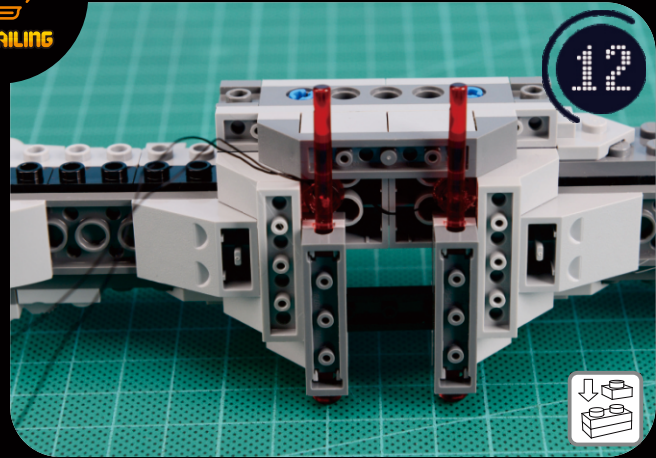

**LIGHT UP YOUR
STAR WARS
IMPERIAL TIE
FIGHTER
75211**

ITEM NO.: LGK123

V2.0

Take apart Costume Enlace

Cross Pull Turn

Take apart Costume Enlace

Cross Pull Turn

Take apart

Costume

Enlace

Cross

Pull

Turn

Take apart

Costume

Enlace

Cross

Pull

Turn

Take apart

Costume

Enlace

Cross

Pull

 Take apart  Costume  Enlace  Cross  Pull  Turn

©Designed by Lightailing