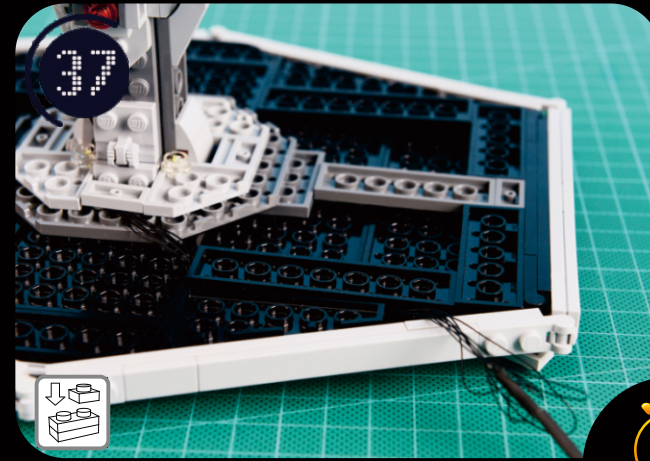

Take apart Costume Enlace

Cross Pull Turn

Congratulations
You have successfully installed the lighting kit! I am so proud of you. Good Job!
Thank you so much for buying our products.
If you have any questions or problems with our products, please contact us directly for assistance. We'll always be there.
Sincerely hope you'll come back soon. Thanks again!
More information at www.lightailing.com
Email: support@lightailing.com
Facebook: Lightailing

Take apart Costume Enlace Cross Pull Turn

©Designed by Lightailing