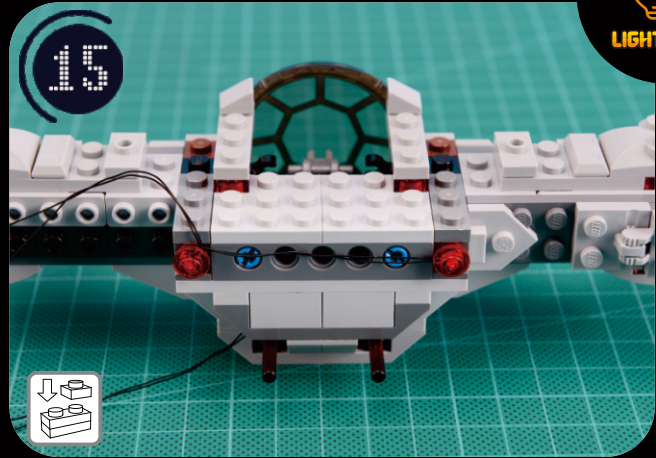

**LIGHT UP YOUR
STAR WARS
IMPERIAL TIE
FIGHTER
75211**

ITEM NO.: LGK123

V2.0

Take apart Costume Enlace

Cross Pull Turn

Take apart Costume Enlace

Cross Pull Turn

Take apart

Costume

Enlace

Cross

Pull

Turn

Take apart

Costume

Enlace

 Take apart  Costume  Enlace  Cross  Pull  Turn

©Designed by Lightailing