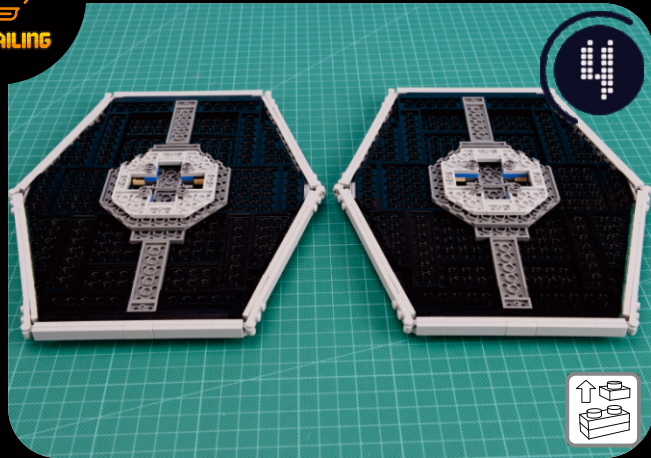

**LIGHT UP YOUR
STAR WARS
IMPERIAL TIE
FIGHTER
75211**

ITEM NO.: LGK123

V2.0

Take apart Costume Enlace

Cross Pull Turn

Take apart Costume Enlace

Cross Pull Turn

Take apart

Costume

Enlace

Cross

Pull

Turn

Take apart

Costume

Enlace

Cross

Pull

Turn

Take apart

Costume

Enlace

Cross

Pull

 Take apart  Costume  Enlace  Cross  Pull  Turn

©Designed by Lightailing