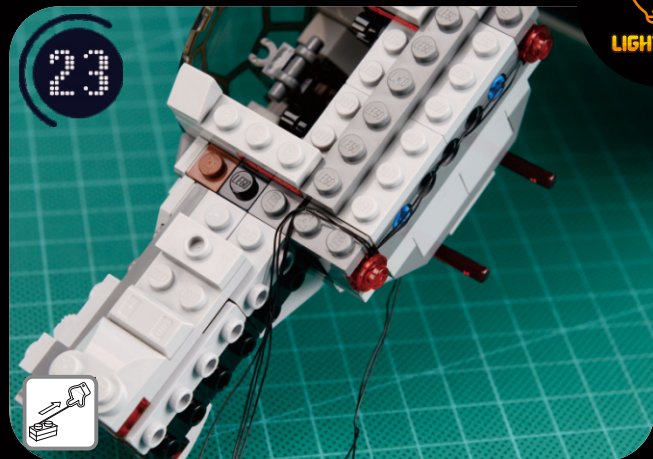

**LIGHT UP YOUR
STAR WARS
IMPERIAL TIE
FIGHTER
75211**

ITEM NO.: LGK123

V2.0

Take apart Costume Enlace

Cross Pull Turn

Take apart Costume Enlace

Cross Pull Turn

Take apart

Costume

Enlace

Cross

Pull

Turn

Take apart

Costume

Enlace

Cross

Pull

Turn

Take apart

Costume

Enlace

Cross

Pull

Turn

Take apart

Costume

Enlace

Cross

Pull

Turn

Take apart