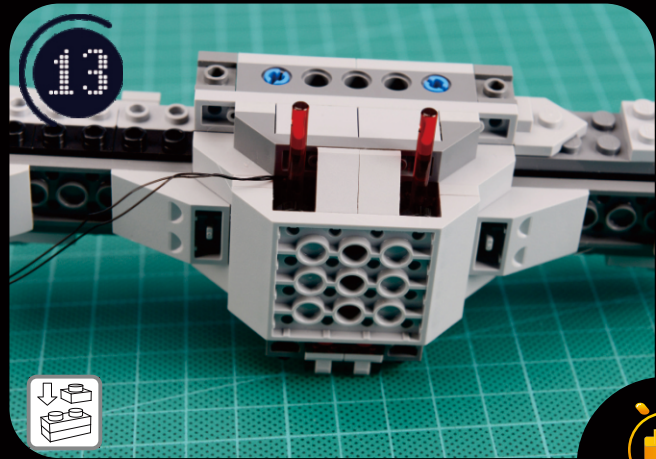

**LIGHT UP YOUR
STAR WARS
IMPERIAL TIE
FIGHTER
75211**

ITEM NO.: LGK123

V2.0

Take apart Costume Enlace

Cross Pull Turn

Take apart Costume Enlace

Cross Pull Turn

Take apart

Costume

Enlace

Cross

Pull

Turn

Take apart

Costume

Enlace

Cross

Pull

Turn

Take apart

Costume

Enlace

Cross

Pull

 Take apart  Costume  Enlace  Cross  Pull  Turn

©Designed by Lightailing