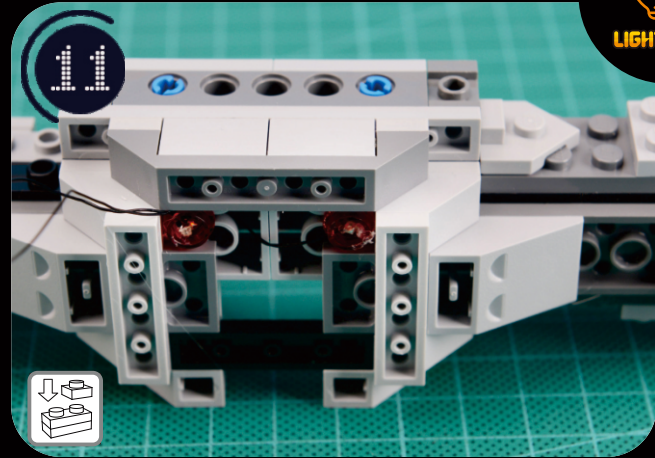

**LIGHT UP YOUR
STAR WARS
IMPERIAL TIE
FIGHTER
75211**

ITEM NO.: LGK123

V2.0

Take apart Costume Enlace

Cross Pull Turn

Take apart Costume Enlace

Cross Pull Turn

Take apart

Costume

Enlace

Cross

Pull

Turn

Take apart

Costume

Enlace

 Take apart  Costume  Enlace  Cross  Pull  Turn

©Designed by Lightailing