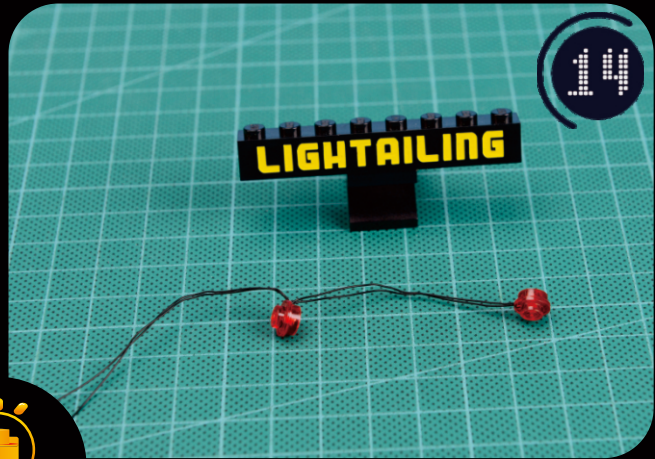

**LIGHT UP YOUR
STAR WARS
IMPERIAL TIE
FIGHTER
75211**

ITEM NO.: LGK123

V2.0

Take apart Costume Enlace

Cross Pull Turn

Take apart Costume Enlace

Cross Pull Turn

Take apart

Costume

Enlace

Cross

Pull

Turn

Take apart

Costume

Enlace

Cross

Pull

Turn

Take apart

Costume

Enlace

Cross

Pull

 Take apart  Costume  Enlace  Cross  Pull  Turn

©Designed by Lightailing