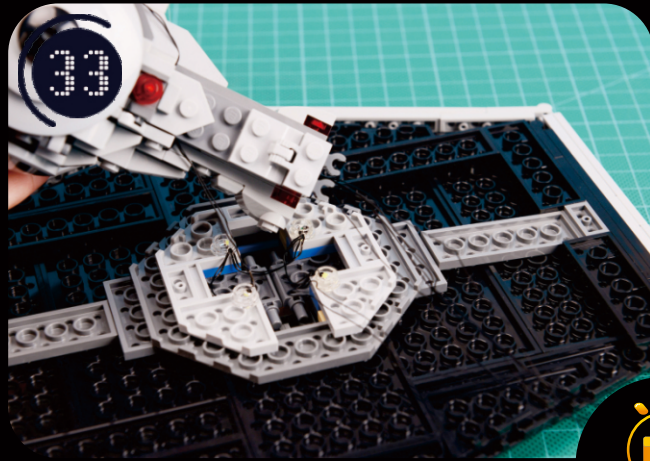

Take apart Costume Enlace

Cross Pull Turn

Congratulations
You have successfully installed the lighting kit! I am so proud of you. Good Job!
Thank you so much for buying our products.
If you have any questions or problems with our products, please contact us directly for assistance. We'll always be there.
Sincerely hope you'll come back soon. Thanks again!
More information at www.lightailing.com
Email: support@lightailing.com
Facebook: Lightailing

Take apart Costume Enlace Cross Pull Turn

©Designed by Lightailing