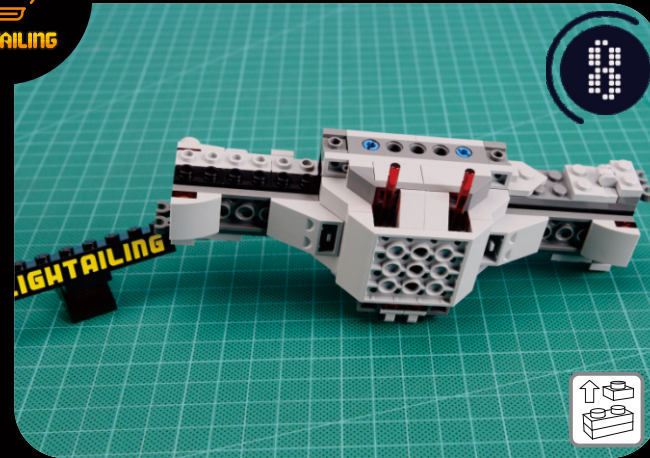

**LIGHT UP YOUR
STAR WARS
IMPERIAL TIE
FIGHTER
75211**

ITEM NO.: LGK123

V2.0

Take apart Costume Enlace

Cross Pull Turn

Take apart Costume Enlace

Cross Pull Turn

Take apart

Costume

Enlace

Cross

Pull

Turn

Take apart

Costume

Enlace

Cross

Pull

Turn

Take apart

Costume

Enlace

Cross

Pull

 Take apart  Costume  Enlace  Cross  Pull  Turn

©Designed by Lightailing